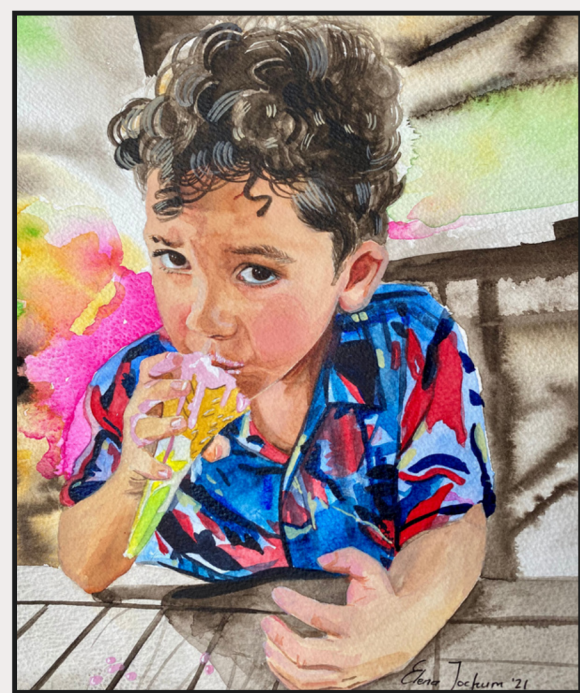

PRICE LIST

WATERCOLOR PAINTING COMMISSIONS

8" x 10" *most popular

1 portrait, white background	→	\$250
1 portrait, complete background	→	\$350
2 portraits, white background	→	\$500
2 portraits, complete background	→	\$580
more than 2 portraits	→	\$ custom

WWW.ELENAJOCHUM.COM

ELENA JOCHUM LLC

WATERCOLOR PAINTING COMMISSIONS

examples

8"x10" 1 portrait, white background & complete background

8"x10" 2+ portraits, white background & complete background

11"x17" 2+ portraits, complete background